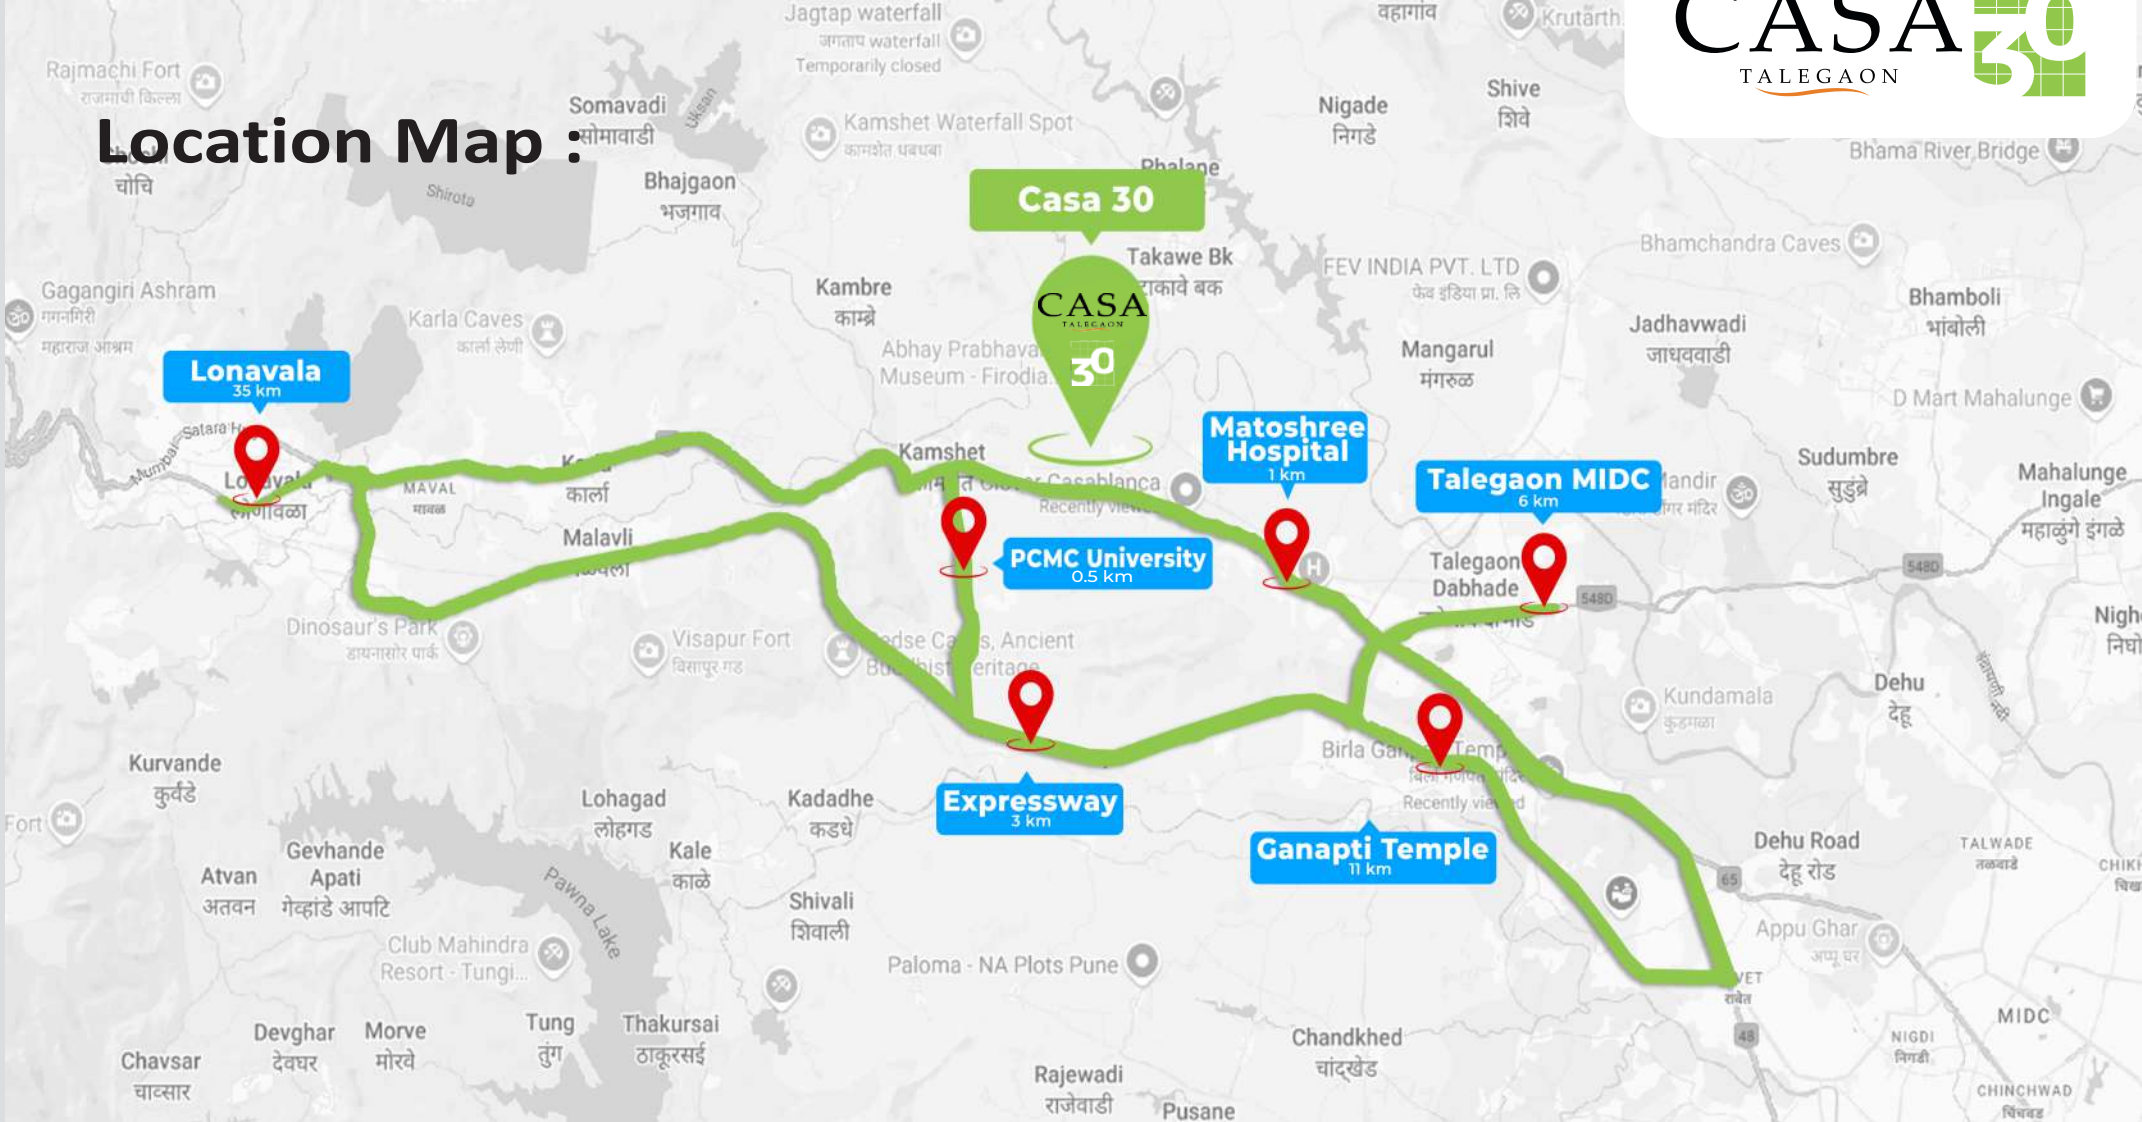

CASA
TALEGAON

30

SIGNATURE HOMES

30 NA PLOTS AT TALEGAON

PLOT SIZES RANGE FROM 1,600 SQ.FT. - 3,200 SQ.FT.

CLOVER™
REALTY

**Signature Homes
Exclusive NA Plotting
Scheme**

- **Electricity & Water Connection**
- **Internal Cement - Trimix Road**
- **Common Area Lighting**
- **Storm Water Drainage**
- **Landscape**
- **Plantation & Irrigation Point**
- **24 Hours Common Security**

Location Map :

**EVERYTHING
AT YOUR
DOORSTEP**

Lonavala 35 km

Talegaon MIDC 6 km

Expressway 3 km

Matoshree Hospital 1 km

PCMC University 0.5 km

Railway Station 5 km

Site Address: Clover Casa 30, Old Pune-Mumbai Highway, Vadgaon Sate, Talegaon Pune.

Project QR Code

MahaRERA:
PS2100078217